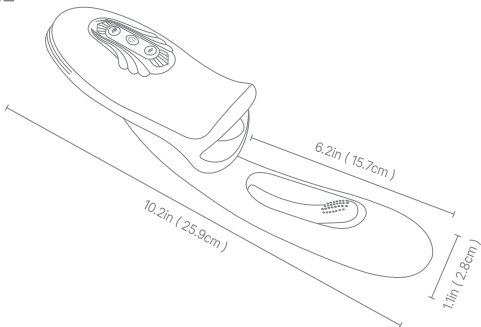

JOYBIS

QUICK START GUIDE

SIZE

SPECIFICATION

Power Source: USB Magnetic charging
Run time: 60 Minutes
Recharging: 150 Minutes
Special Features: 10 Vibrating & Flapping Modes
10 Biting Modes

Materials: Silicone+ABS+TPE
Weights: 0.76 lb
Size: 10 x 3.4 x 2.1 in
Waterproof: IPX6

FUNCTION

Short press "  " to adjust 10 flapping modes.
Long press "  " for 2s to turn off the flapping mode.

Short press "  " to adjust 10 kissing modes.
Long press "  " to turn off the kissing mode.

Long press "  " for 2s to turn on/off the toy.