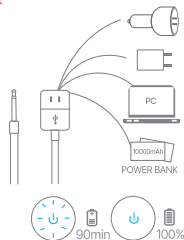

USB CHARGING

*WARNING: Please DO NOT use adaptor with ">5V" output

- Please DO NOT use adaptor with ">5V" output
- Please make sure your toy is fully charged while the first time
- When the product is charging, the LED indicator will flash.
- When the LED light becomes solid, charging is complete.
- The toy must be turned off during charging and cannot be used while charging.

PRODUCT CLEANING

- After use, the toy should be cleaned immediately.
- Use warm water and soap to clean the toy, along with a special toy cleaner, disinfectant, or 75% alcohol occasionally.
- Long-term use of alcohol is not recommended.
- Rinse thoroughly with clean running water.

SAFETY

- Charge the toy in a safe and dry place.
- Massage oil or hand cream should not be used as lubricants.
- Stop using the toy if you feel uncomfortable, or if you notice it is no longer smooth or has sharp edges.
- It is not recommended to use the toy in water deeper than one meter.
- Do not expose the toy to direct sunlight for prolonged periods.
- Keep the product out of reach of children.
- The product contains a lithium battery. Please dispose of it in a non-recyclable bin.