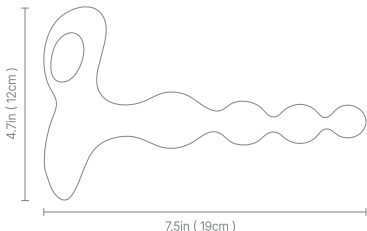

JYBIS

QUICK START GUIDE

SIZE

SPECIFICATION

Materials: Silicone+ABS
Power Source: Rechargeable
Weights: 0.4 lb
Special Features: 10 Vibrating Modes
Remote Control

Product Size: 7.5x4.7in
Run time: 70 Minutes
Recharging: 90 Minutes
Waterproof: IPX6

FUNCTION

Product

Long press "  " for 2s to turn on/off the toy.
Short press "  " to change the 10 vibrating modes.

Remote Control

Short press "  " for wireless massage.
Long press "  " for 2s to stop vibrating.