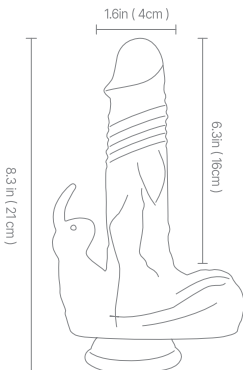

QUICK START GUIDE

SIZE

SPECIFICATIONS

Material: Silicone+ABS
Weights: 0.97lb
Functions: 6 Thrusting Modes
10 Vibrating Modes
Swing Mode
Heating Function

Charging Time: 150min
Using Time: 60min
Waterproof: IPX5