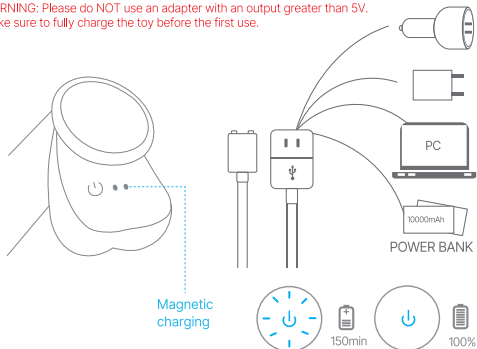

USB CHARGING

*WARNING: Please do NOT use an adapter with an output greater than 5V.

*Make sure to fully charge the toy before the first use.

- Connect the device to USB port to charge.
- Do not use the device while charging.
- Please connect with power adapter below 5V.
- Do not submerge under water.
- If the product is not charging while plugged in, please wait 10 minutes and try again.

PRODUCT CLEANING

- **Cleaning:** After use, there may be secretions and residual liquid left. If not cleaned in time, it can become a breeding ground for bacteria. The product should not be submerged in water for cleaning. Wash the device with warm water and mild soap (preferably scented soap). Do not use hot water above 50°C. Be careful not to let water enter the switch or charging port while cleaning. Use your fingers to gently clean and avoid using brushes or acidic cleaners.
- **Wiping:** After cleaning, wipe the product with a lint-free cloth or towel to dry it.
- **Maintenance:** Always turn off the power after use to avoid potential damage to the device or power supply. Store it in a flannelette bag or dust bag and keep it in a cool, dry place.
- **Forbiddance:** Do not use cleansers containing alcohol or gasoline. Avoid exposure to water and direct sunlight.

SAFETY

- Do not place the product in a location where heat cannot dissipate properly.
- For personal hygiene, this product should not be shared with others to avoid the risk of infection.
- This product has multiple functions; please do not overuse it, as excessive use can lead to decreased sensitivity.
- When using this product, please use it with a condom and water-based lubricant for optimal results.
- If the product behaves abnormally or if you experience any discomfort while using it, please stop immediately.
- Do not use massage oils, skin creams, gasoline, acetone, or any other chemicals as substitutes for professional lubricants.
- Clean the product immediately after use to prevent bacterial growth.
- If you do not intend to use it again, store it in a cool, dry place away from children. Since the product is rechargeable, ensure it is charged again before use to maintain its functionality.