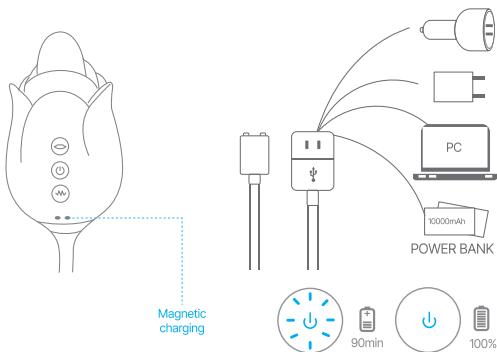

USB CHARGING

*WARNING: Please DO NOT use adaptor with ">5V" output.

*Make sure to fully charge the toy before the first use.

PRODUCT CLEANING

- Clean: Please clean product with warm water or antibacterial soap.
- Wipe: Dry the product with paper towels.
- Save: Keep the product in a cool, dry and clean place.
- Attention: Never clean this product with organic cleaner that contains alcohol, gasoline or acetone. Avoid direct sunshine.

SAFETY

- Do not use it at temperature over 167 °F/75 °C.
- Stop using it when any discomfort occurs.
- It is recommended to use it with water-based lubricant.
- Do not use it if you find the product unsmooth or damaged.
- Keep out of reach of children.