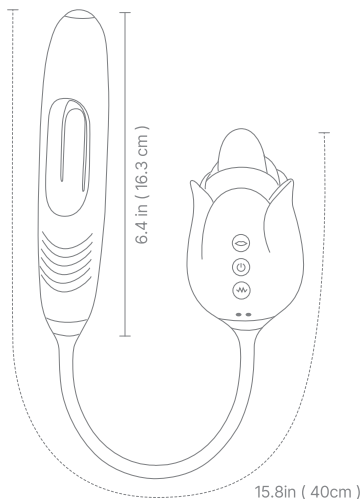

JYBIS

QUICK START GUIDE

SIZE

SPECIFICATIONS

Material: Silicone+ABS
Weights: 0.86lb
Functions: 10 Vibrating & Flapping Modes
10 Kissing Modes

Charging Time: 120min
Using Time: 60min
Waterproof: IPX6

FUNCTION

All functions require the device to be powered on.

Kissing button:

Short press "👄" to change between 10 kissing modes.

Long press "👄" for 2s to turn off.

Flapping button:

Long press "🔌" for 2s to turn on/off the device.