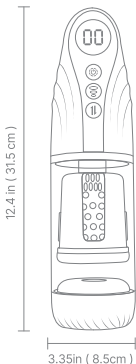

JOYBIS

QUICK START GUIDE

SIZE

SPECIFICATION

| | | | |
|-------------------|--|---------------|--------------|
| Material: | Silicone+ABS+TPE | Power Source: | USB charging |
| Weights: | 1.76 lb | Run time: | 70 Minutes |
| Special Features: | 9 Thrusting & Rotating Modes 9 Sucking Modes 3 Voices of Moaning | Recharging: | 120 Minutes |