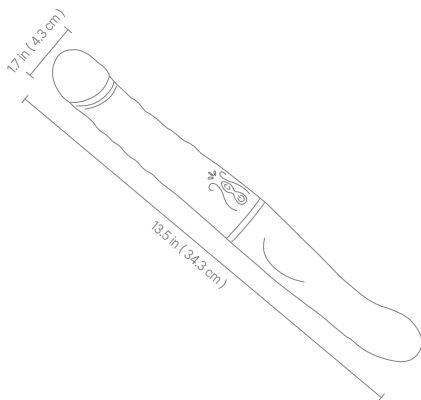

JOYBIS

QUICK START GUIDE

SIZE

SPECIFICATIONS

Material: Silicone+ABS

Weights: 0.78lb

Power Source: USB charging

Functions: 10 Thrusting Modes

10 Vibrating Modes

Charging Time: 120min

Using Time: 60min

Waterproof: IPX6

FUNCTION

Product

Thrusting button:

Long press "▲" for 2 seconds to turn on (after the toy is powered on).