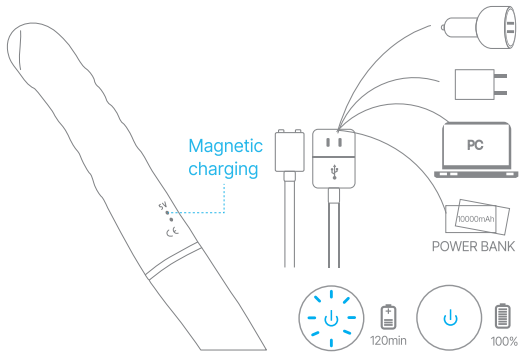

Short press "⏻" to switch between 10 thrusting modes.

Vibrating button:

Long press "⏻" for 2 seconds to activate/pause.

Short press "⏻" to switch between 10 vibrating modes.

USB CHARGING

*WARNING: Please do NOT use an adapter with an output greater than 5V.

*Make sure to fully charge the toy before the first use.

- Connect the device to USB port to charge.
- Do not use the device while charging.
- Please connect with power adapter below 5V.
- Do not submerge under water.
- If the product is not charging while plugged in, please wait 10 minutes and try again.