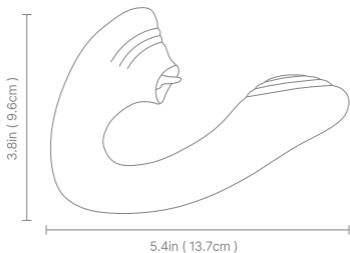

JOYBIS

QUICK START GUIDE

SIZE

SPECIFICATION

Materials:	Silicone+ABS	Product Size:	3.8 x 5.4in
Power Source:	Rechargeable	Run time:	60 Minutes
Weights:	0.35 lb	Recharging:	70 Minutes
Special Features:	10 Vibrating modes 10 tongue-like licking modes	Waterproof:	IPX65