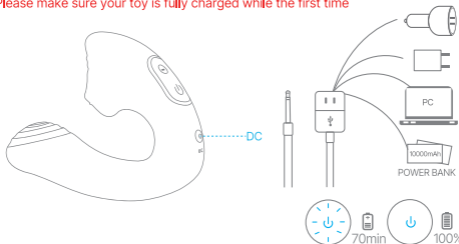

USB CHARGING

*WARNING: Please DO NOT use adaptor with ">5V" output

*Please make sure your toy is fully charged while the first time

PRODUCT CLEANING

- Clean: Please wash product with toy cleaner or antibacterial soap and water.
- Dry: Pat or wipe dry with clean cloth or towel.
- Store: Keep toy in a cool, dry place.
- Attention: Never clean the toy with abrasive cleaners containing alcohol, gasoline or acetone. Avoid direct sunlight.

SAFETY

- Do not use it at temperature over 167°F/75 °C.
- Stop using the toy if any discomfort occurs.
- Use with a water-based lubricant.
- Do not use if the product is damaged.
- Keep out of reach of children.