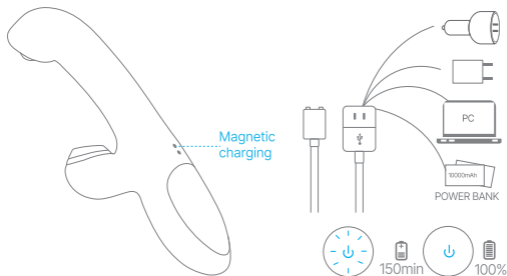

USB CHARGING

*WARNING: Please do NOT use an adapter with an output greater than 5V.

*Make sure to fully charge the toy before the first use.

PRODUCT CLEANING

- Clean: Please wash product with toy cleaner or antibacterial soap and water.
- Dry: Pat or wipe dry with clean cloth or towel.
- Store: Keep toy in a cool, dry place.
- Attention: Never clean the toy with abrasive cleaners containing alcohol, gasoline or acetone. Avoid direct sunlight.

SAFETY

- Do not use it at temperature over 167°F/75 °C.
- Stop using the toy if any discomfort occurs.
- Use with a water-based lubricant.
- Do not use if the product is damaged.
- Keep out of reach of children.