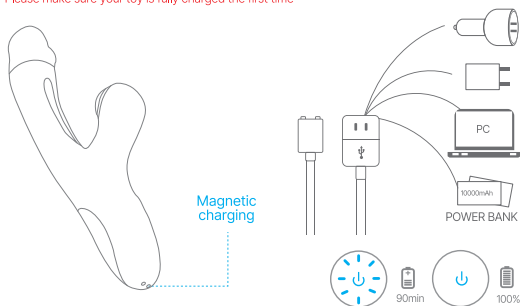

Sucking button:

Short press "  " to change 7 sucking modes.

Long press "  " for 2s to turn off the function.

USB CHARGING

*WARNING: Please DO NOT use an adaptor with ">5V" output

*Please make sure your toy is fully charged the first time