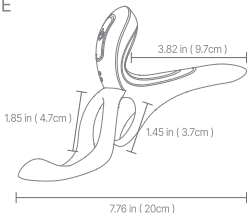

JYBIS

QUICK START GUIDE

SIZE

PRODUCT PARAMETERS:

Material: ABS+Silicone

Weights: 0.21lb

Vibration modes: 9

Rate voltage: 3.7V

Charging time: 90 minutes

Charger: 5V/1A ,2A

Using time: 45 minutes

Size: 197*119*47mm

Accessories: 1*USB charging cable,1*manual

FUNCTION

Product

Long press "⏻" for 2 seconds to turn on/off.