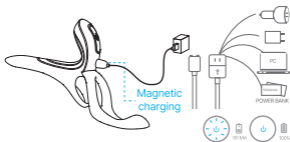

Short press "⏻" to change 9 vibration modes.

Remote Control

Short press "⏻" to switch to the next vibration mode.

Long press "⏻" for 2 seconds to pause.

Short press "⏻" to switch to the previous vibration mode.

Long press "⏻" for 2 seconds to pause.

USB CHARGING

***WARNING:** Please DO NOT use adaptor with ">5V" output

- Ensure the toy is fully charged the first time.
- The indicator light blinks while charging and stays on when fully charged.