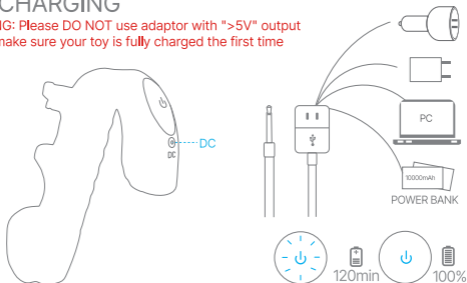

USB CHARGING

*WARNING: Please DO NOT use adaptor with ">5V" output

*Please make sure your toy is fully charged the first time

Locate the charging jack on the bottom of the product and plug it into the charging port with the supplied USB charging cable. It can be charged by USB charger or computer USB interface. When charging, it will flash blue light. When it is fully charged, the static blue light will be bright. Can be used with any mobile phone charging head. Please charge the product before use.

1. This product uses a built-in rechargeable lithium battery. After two or three times of charging and discharging, the battery can fully exert its performance. When the product is charged, it should not be exposed to high temperature and humidity.
2. Disconnect the charger after the product is fully charged to prevent overcharging and shorten battery life.
3. Disposal: After the product is scrapped, it should be disposed of according to the waste electronic products and recycled to the corresponding old electronic recycling station. This product is not suitable for ordinary garbage disposal.

PRODUCT CLEANING

- It can be powered by the charger interface, but the current output of the charger is related to the speed of charging. It is recommended that you use a 5V/1000mA charger to avoid damage caused by improper charging.
- Please clean thoroughly before and after use.
- Wash with water after use, mix with shower gel or neutral detergent, and put it in a ventilated place to dry. Do not use detergents containing gasoline or acetone to corrode silicone products.
- Store the product in a cool, ventilated, dry place. Ensure that the product is protected from direct sunlight, high temperatures, heavy pressure, moisture and pollution.

SAFETY

- Do not use it at temperature over 167°F/75 °C.
- Stop using the toy if any discomfort occurs.
- Use with a water-based lubricant.
- Do not use if the product is damaged.
- Keep out of reach of children.