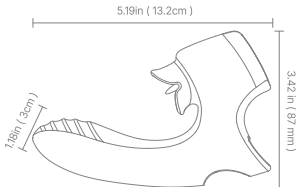

QUICK START GUIDE

SIZE

PRODUCT PARAMETERS

Weights: 0.28lb

Waterproof: IPX7

Charging time: 60 minutes

Material: ABS+Silicone

Using time: 40~65 minutes