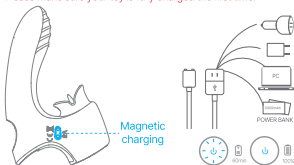

USB CHARGING

- ***WARNING: Please DO NOT use an adaptor with $>5V$ output.**
- ***Please make sure your toy is fully charged the first time.**