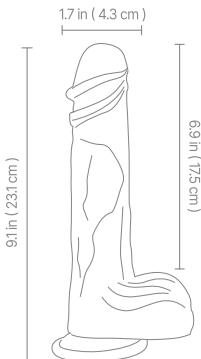

JYBIS

QUICK START GUIDE

SIZE

SPECIFICATIONS

Material: Silicone+ABS
Weights: 0.9lb
Functions: 7 Thrusting Modes
10 Vibrating Modes
Swing Function
Heating Function

Charging Time: 120min
Using Time: 50min
Waterproof: IPX5