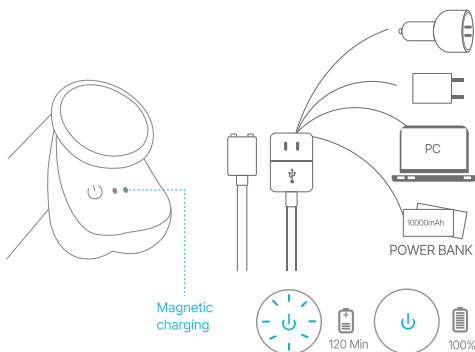

Short press "  " to change 7 thrusting modes.

Long press "  " for 3s to turn off.

Heating button

Long press "  " for 3s to turn on/off.

USB CHARGING

***WARNING: Please DO NOT use adaptor with ">5V" output**