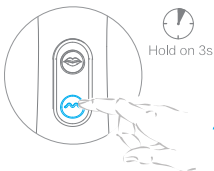

JYBIS

QUICK START GUIDE

SIZE

SPECIFICATIONS

Material: Silicone+ABS
Weights: 0.33 lb
Product Size: 8*2.7*2 in
Functions: 9 Vibrating Modes
9 Tongue Licking Modes

Charging Time: 120min
Using Time: 60min
Waterproof: IPX7

FUNCTION

Hold on 3s

- ON/OFF Hold "⏻" 3 seconds to turn on/off the product.
- Press "⏻" button to Switch head 9-frequency tongue licking mode

Hold on 3s

- ON/OFF Hold "🌀" 3 seconds to turn on/off the product.
- Press "🌀" button to Switch 9-frequency vibration mode