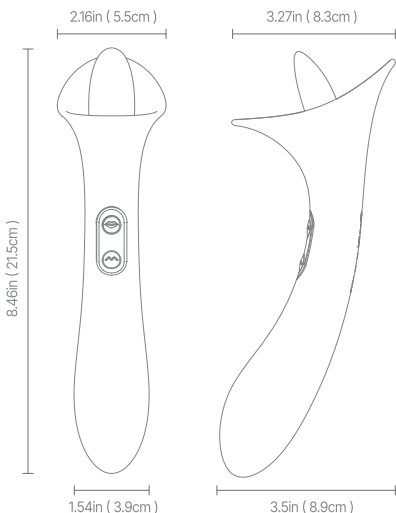

JYBIS

QUICK START GUIDE

SIZE

SPECIFICATIONS

Material: Silicone+ABS
Weights: 0.33 lb
Product Size: 8*2.7*2 in
Functions: 9 Vibrating Modes
9 Tongue Licking Modes

Charging Time: 120min
Using Time: 60min
Waterproof: IPX7

FUNCTION

Hold on 3s

- ON/OFF Hold "⏻" 3 seconds to turn on/off the product.
- Press "⏻" button to Switch head 9-frequency tongue licking mode

Hold on 3s

- ON/OFF Hold "🌀" 3 seconds to turn on/off the product.
- Press "🌀" button to Switch 9-frequency vibration mode