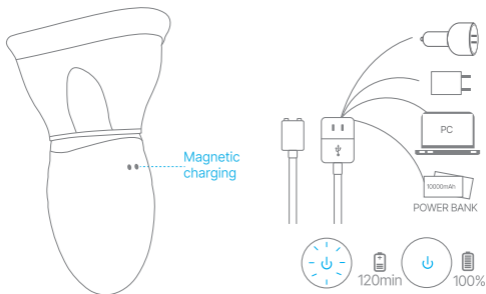

USB CHARGING

*WARNING: Please DO NOT use adaptor with ">5V" output

*Please make sure your toy is fully charged the first time