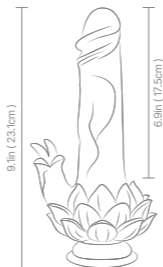

JYBIS

QUICK START GUIDE

SIZE

SPECIFICATION

Material:	Silicone+ABS	Power Source:	Rechargeable
Special Features:	8 Vibrating & thrusting modes; 42°C Smart heating; One-button orgasm	Run time:	45 Minutes
		Recharging:	180 Minutes
		Waterproof:	Life waterproof
Weights:	1.08 lb		

FUNCTION

The remote control needs the product to be powered on before it works.

Product

Long press the host switch key "⏻" 1 second to turn on the machine, the machine vibrates a little, the indicator light on, into standby mode. Tap the "⏻" key again to start the stretching/vibrating frequency conversion, 8-speed cycle.