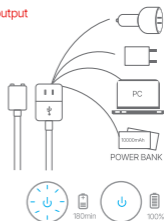

Double tap "⏻" key to start/close the heating function.

Long press the host "⏻" key to turn off the machine, the indicator light is off, after turning off the machine, tap the "⏻" key to open the telescopic reset function.

Remote control

Tap "🔍" key after power on to telescope/vibrate frequency conversion, 8-speed cycle.

Tap "🔥" key after power on to start/close the heating function.

Tap "🌀" key after power on to start one-touch orgasm mode.

USB MAGNETIC CHARGING

***WARNING: Please DO NOT use adaptor with ">5V" output**

Magnetic
Charging

- Please use the attached magnetic charging cable to connect the magnetic charging port of the product for charging.
- When the host enters the charging state, the LED light blinks and is full and always on, and when it is working, the LED light blinks with the frequency of the motor and the light source is red.
- Please use the charger with matching parameters for charging, charging with charger with unmatched parameters may affect the battery life or lead to the destruction of the product.