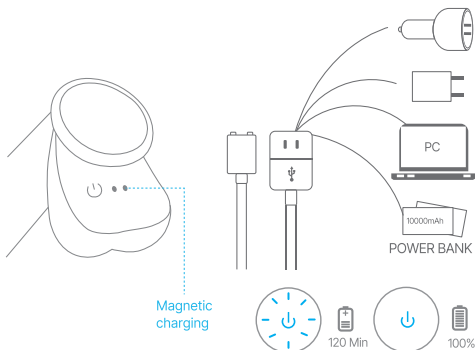

FUNCTION

Product

Long press "⏻" for 3s to turn on/off the device.

Short press "⏻" to change all modes.

Remote control

Short press "⏻" on the remote control to activate standby mode.

A light prompt will indicate that the dildo can now be controlled via the remote control.

Short press "⏻" to change 7 vibration modes.

Long press "⏻" for 3s to turn off.

Short press "⏻" to change 7 thrusting modes.

Long press "⏻" for 3s to turn off.

Short press "🔥" to turn on/off the heating function.

USB CHARGING

*WARNING: Please DO NOT use adaptor with ">5V" output

Connect the charging cable to the USB charging adapter (you can use a mobile phone charger or your own adapter). Attach the magnetic charging head to the magnetic charging port on the back of the penis/testicle. The red light will flash to indicate that charging is in progress.