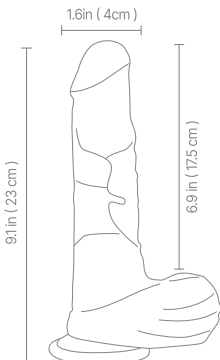

JYBIS

QUICK START GUIDE

SIZE

SPECIFICATIONS

Material: Silicone+ABS
Weights: 1.24lb
Functions: 7 Thrusting Modes
7 Vibrating Modes
Heating Function

Charging Time: 120min
Using Time: 60min
Waterproof: Life waterproof
Power Source: Rechargeable