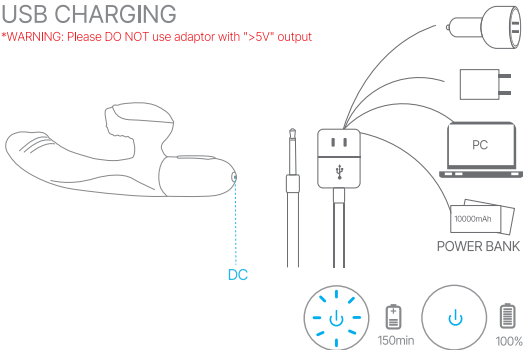

USB CHARGING

*WARNING: Please DO NOT use adaptor with ">5V" output

- Please fully charge the massager before use. Use the recommended charging cable included in the packaging.
- Please disinfect the massager with warm water and antibacterial soap before use.
- Do not use massage oil, hand cream, detergents, gasoline, or acetone as lubricants.
- If the massager shuts down automatically, it may be due to a low battery. Please charge it in time.

PRODUCT CLEANING

- Please clean your massager before and after each use. Warm water and antibacterial soap are recommended.
- After cleaning, dry the massager with a clean cloth and allow it to air dry in a clean place. Do not expose it to direct sunlight.
- Store the massager in a dust-free area and keep it out of reach of children.

SAFETY

- For health reasons, please do not share the massager with others.
- If you feel any discomfort, stop using it immediately.
- Water-based lubricant is recommended.