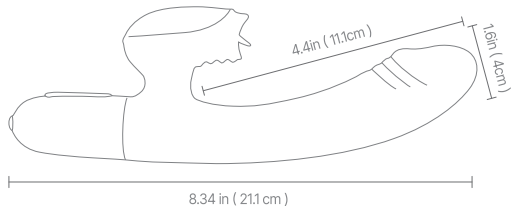

### SIZE

### SPECIFICATIONS

Material: Silicone+ABS  
Weights: 0.76lb  
Product Size: 8.1\*1.2\*2.6in  
Functions: 10 Vibrating Modes  
10 Licking Modes  
Heating Function

Charging Time: 150min  
Using Time: 90min  
Waterproof: IPX5