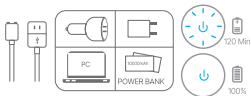

FUNCTION

Sucking Button

Short press "S" to activate the sucking function; the indicator light will turn on.

There are a total of 4 sucking patterns.

Long press "S" for 1.5s to switch off.

Vibrating Button

Short press "V" to activate the vibration function; the indicator light will turn on.

There are 7 vibration modes.

Long press "V" for 1.5s to turn it off.

Exhausting Button

Long press "E" to release the air pressure.

USB CHARGING

***WARNING: Please DO NOT use adaptor with ">5V" output**

Magnetic charging

- Locate the Charging spot.
- To use the 3.0 Magnetic charger.
- The indicating light flashes when charging, the light would be always on if fully charged.
- Note: It takes 120 mins to be fully charged, the battery can last 60 mins after fully charged.