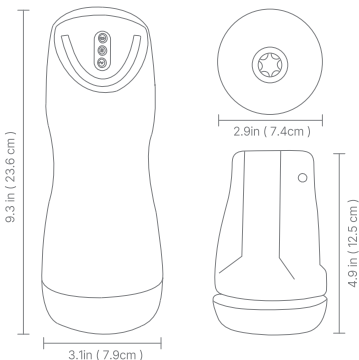

JOYBIS

QUICK START GUIDE

SIZE

SPECIFICATION

Material:	Silicone+ABS+TPR	Power Source:	USB charging
Weights:	1.46 lb	Run time:	60 Minutes
Special Features:	4 Sucking Modes 7 Patterns Vibrating Modes	Recharging:	120 Minutes