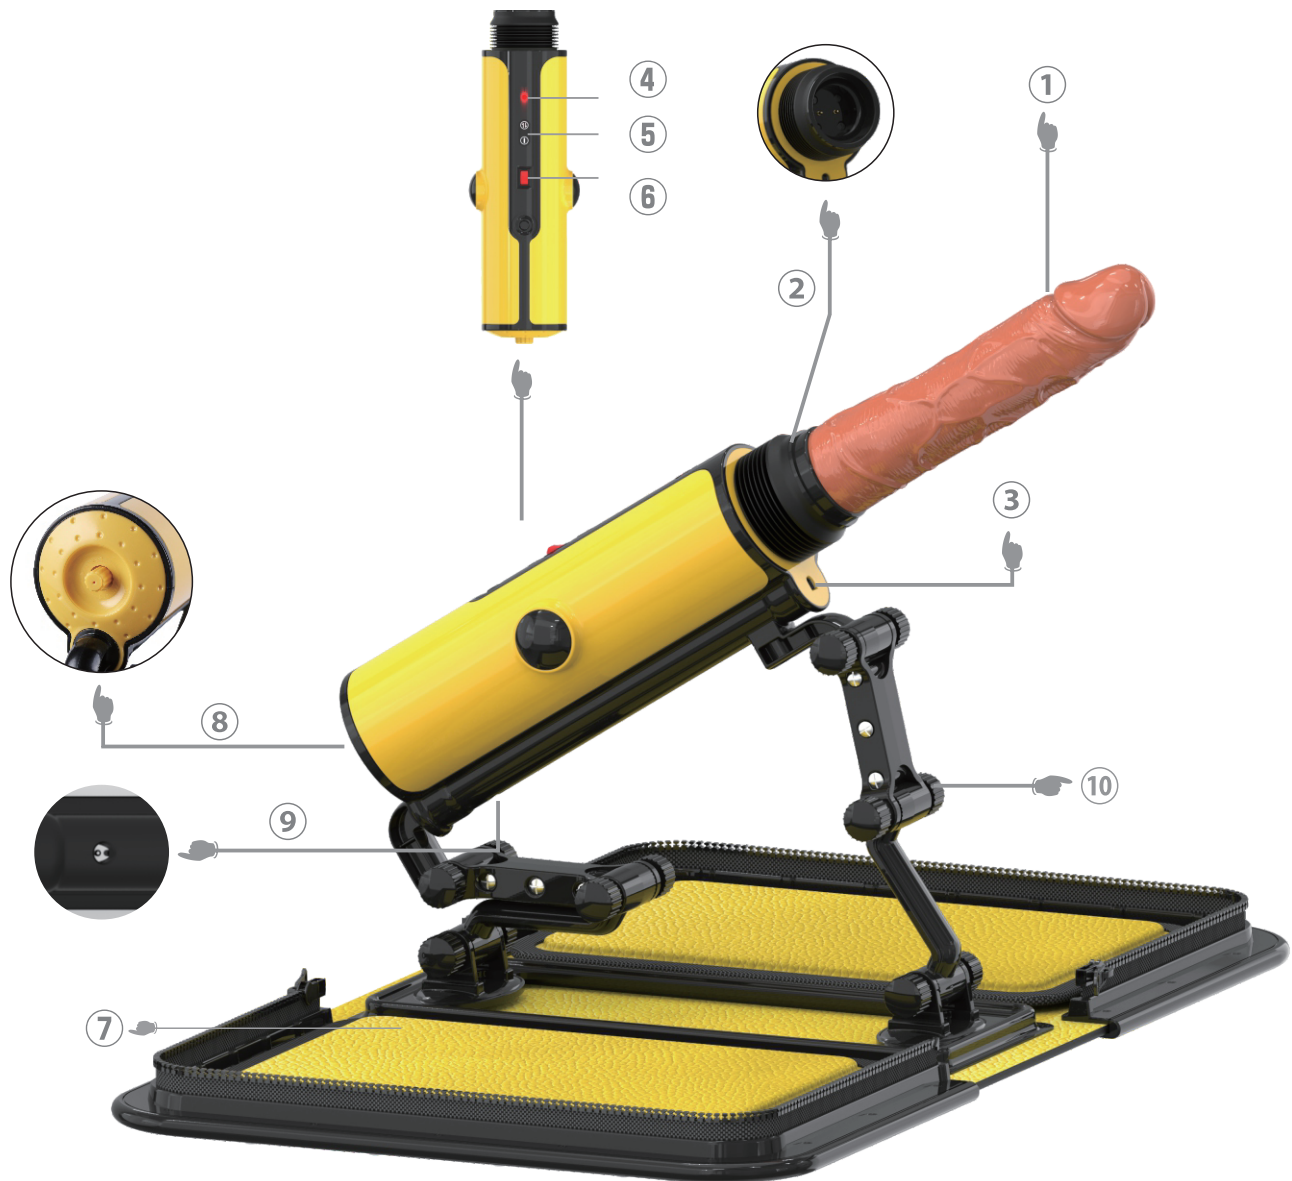

JOYBIS

QUICK START GUIDE

- ① Penis ② Penis buckle ③ Signal receiver ④ Indicator light ⑤ Button
 ⑥ Switch ⑦ Calf protector ⑧ Reset knob ⑨ Power hole ⑩ Cross knob

① Penis: It's permitted to change penis of different functions.

② Penis buckle: When installing a penis, point it at the buckling point while rotating it counter clockwise.

③ Signal receiver: Point the remote controller at it for operation.

④ Indicator light: Power indicator.

⑤ Button: The key function is the same as the remote control.

⑥ Switch: Please cut the power after use.

⑦ Calf protector: Protection foot.

⑧ Reset knob: Reset knob of the telescoping mechanism.

⑨ Power /charging hole.

⑩ Angle adjustment knob: Front and rear angles and heights can be adjustable.

The machine's angle and height can be adjusted arbitrarily through handle screw.

- Switch: Short press all functions of the machine to turn on, run at the minimum frequency, and then short press II functions to turn off
- Push button: Control the machine's push function, short press the frequency from small to large, a total of 6 frequencies
- Penis control key: control the strength of the penis function, a total of 9 frequencies
- Penis heating key: Short press to turn on the penis heating function, only 1f requency