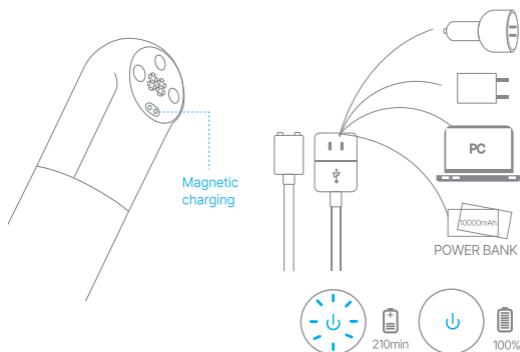

USB CHARGING

- *WARNING: Please DO NOT use adaptor with ">5V" output
- *Please make sure your toy is fully charged while the first time

PRODUCT CLEANING

- Clean: Please clean product with warm water or antibacterial soap.
- Wipe: Dry the product with paper towels.
- Save: Keep the product in a cool, dry and clean place.
- Attention: Never clean this product with organic cleaner that contains alcohol, gasoline or acetone. Avoid direct sunshine.

SAFETY

- Do not pump for a long time to avoid penis damage and be sure to pump and deflate in a cycle operation. If you feel uncomfortable, press the pause button immediately to deflate.
- Recommended to be used with water-based lubricant to offer a better experience.
- As the acceptable strength is different among individuals, please start from the primary training for the first time. The duration and frequency can be gradually increased based on personal situation, do not exceed 10 minutes per time.