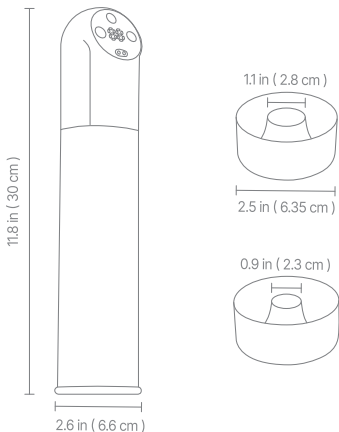

JOYBIS

QUICK START GUIDE

SIZE

SPECIFICATIONS

Material: Silicone+ABS
Weights: 1.2lb
Power Source: USB charging
Functions: 6 Suction Modes

Charging Time: 210min
Using Time: 120min
Waterproof: IPX7

FUNCTION

Switch/Pump Button: