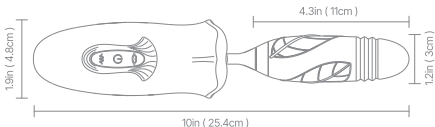

JOYBIS

QUICK START GUIDE

SIZE

SPECIFICATION

Material:	Silicone+ABS	Power Source:	Rechargeable
Weights:	0.51lb	Run time:	60 Minutes
Special Features:	10 Vibrating & Thrusting Modes 10 Biting Modes	Recharging:	150 Minutes
		Waterproof:	IPX6