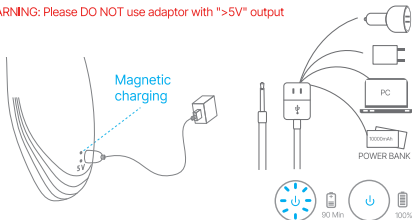

USB CHARGING

*WARNING: Please DO NOT use adaptor with ">5V" output