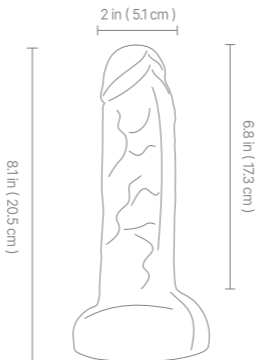

QUICK START GUIDE

SIZE

SPECIFICATIONS

Material: Silicone+ABS
Weights: 0.96lb
Functions: 7 Swinging Modes;
10 Vibrating Modes;
Remote Control

Charging Time: 120min
Using Time: 60min
Waterproof: IPX6

FUNCTION