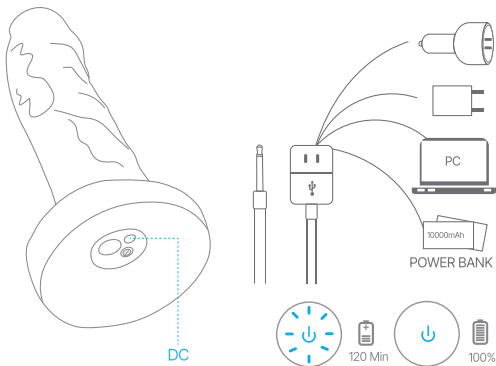

Remote control

Swinging button

Short press "↕" to change 7 swinging modes.

Long press "↕" for 3s to turn off swinging modes.

Power button

Short press "⏻" to pause/start all functions.

Long press "⏻" for 3s to turn off.

Vibrating button

Short press "⚡" to change 10 vibrating modes.

Long press "⚡" for 3s to turn off vibrating modes.

USB CHARGING

***WARNING: Please DO NOT use adaptor with ">5V" output**

- Connect the device to USB port to charge.
- Do not use the device while charging.
- Please connect with power adaptor below 5V.
- Do not submerge under water.
- If the product is not charging while plugged in, please wait 10 minutes and try again.