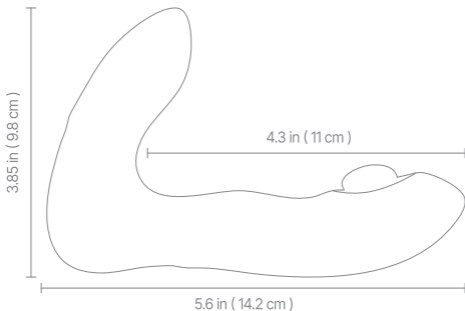

JOYBIS

QUICK START GUIDE

SIZE

SPECIFICATION

Material:	Silicone+ABS	Power Source:	USB charging
Weights:	0.51 lb	Run time:	60 Minutes
Special Features:	10 Vibrating Modes	Recharging:	90 Minutes
	10 Tapping Modes	Waterproof:	IPX5
	Remote Control		