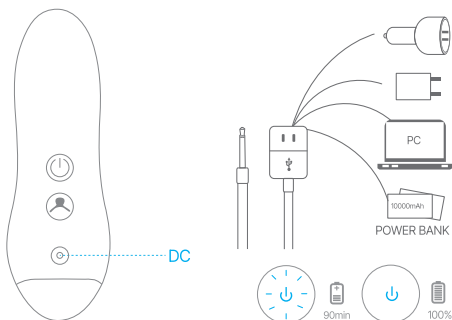

USB CHARGING

- *WARNING: Please DO NOT use adaptor with ">5V" output
- *Please make sure your toy is fully charged while the first times