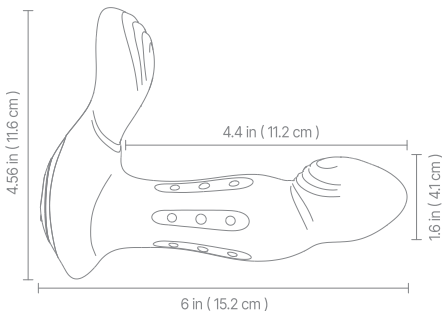

JOYBIS

QUICK START GUIDE

SIZE

SPECIFICATION

Material:	Silicone+ABS	Power Source:	USB charging
Weights:	0.51 lb	Run time:	45 Minutes
Special Features:	10 Vibrating Modes	Recharging:	120 Minutes
	10 Wiggling & Swinging Modes	Waterproof:	IPX6
	Remote Control		

FUNCTION

Product

Long press "  " for 1.5 seconds to turn the product on/off.
Short press "  " to switch between 10 vibration modes.
Double-click "  " to switch between 10 wiggling and swinging modes.

Remote control