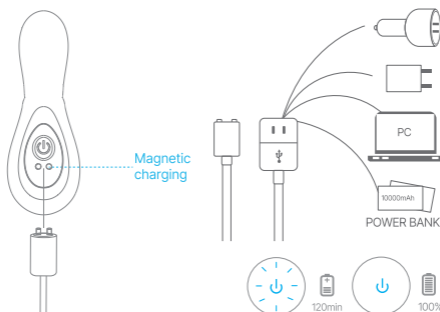

USB CHARGING

- *WARNING: Please DO NOT use adaptor with ">5V" output
- *Please make sure your toy is fully charged while the first times

- This product is charged via a USB power supply. It takes 2 hours to fully charge and can be used for approximately 45 minutes.
- Please use a charger with matching parameters for charging. Charging with a charger that has mismatched parameters may affect battery life or cause damage to the product.

PRODUCT CLEANING

- Keep the product clean after use.
- Do not use corrosive cleaners for cleaning.

SAFETY

- This product is not for use by minors under the age of 18.
- This product has a built-in polymer lithium battery, which cannot be disassembled. Please do not attempt to disassemble it yourself.
- After use, store the product in a dry, well-ventilated place, away from children.
- The product contains a built-in battery. Please do not discard it when no longer in use. Be sure to dispose of it in an environmentally responsible manner.