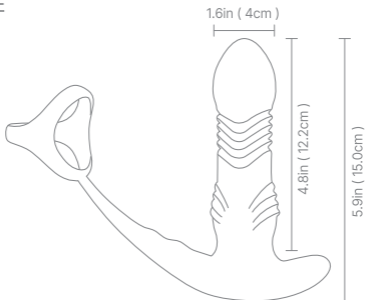

JYBIS

QUICK START GUIDE

SIZE

SPECIFICATION

| | | | |
|-------------------|--------------------|---------------|--------------|
| Material: | Silicone+ABS | Power Source: | USB charging |
| Weights: | 0.39 lb | Run time: | 60 Minutes |
| Special Features: | 10 Thrusting Modes | Recharging: | 150 Minutes |
| | 10 Vibrating Modes | Waterproof: | IPX6 |
| | Remote Control | | |