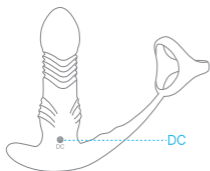

USB CHARGING

*WARNING: Please DO NOT use adaptor with ">5V" output

- Connect the USB cable to the adapter and the other end to the massager.
- When charging, the ON/OFF button's LED indicator will flash. Once charging is complete, the LED light will stop flashing and remain on. Charging typically takes about 2 hours.
- If the red light on the ON/OFF button flashes during use, it indicates a low battery. Please charge the device.
- Please only use the original charging cable provided.
- You can charge the device by connecting the USB cable to a compatible digital device. We do not provide USB power adapters.

PRODUCT CLEANING

- Clean the product before and after each use. Use warm water (maximum temperature 80°C is recommended) and antibacterial soap. Rinse thoroughly with clean water, and finally wipe it with a dry towel or paper until it is completely dry.
- Do not use cleaners containing alcohol, gasoline, or acetone.
- Please avoid exposing the product to high temperatures or direct sunlight.
- Please store the product in a clean, dry place, and keep it separate from other massagers.

SAFETY

- Please use only water-soluble lubricants when using the product.
- Hand creams or silicone-based lubricants may permanently damage the surface of the product.
- Please clean after use, especially after using lubricants.
- Please read the instructions before use.
- Keep away from children.
- Pregnant women should consult a doctor before using this product. If the silicone layer is damaged, do not use the product.
- For personal use only. We recommend not sharing the product with others.