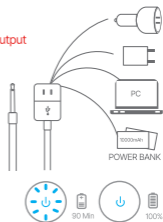

USB CHARGING

*WARNING: Please DO NOT use adaptor with ">5V" output

- Connect the USB cable to the adapter and the other end to the massager.
- When charging, the ON/OFF button's LED indicator will flash. Once charging is complete, the LED light will stop flashing and remain on. Charging typically takes about 2 hours.
- If the red light on the ON/OFF button flashes during use, it indicates a low battery. Please charge the device.
- Please only use the original charging cable provided.
- You can charge the device by connecting the USB cable to a compatible digital device. We do not provide USB power adapters.

PRODUCT CLEANING

- Clean the product before and after each use. Use warm water (maximum temperature 80°C is recommended) and antibacterial soap. Rinse thoroughly with clean water, and finally wipe it with a dry towel or paper until it is completely dry.
- Do not use cleaners containing alcohol, gasoline, or acetone.
- Please avoid exposing the product to high temperatures or direct sunlight.
- Please store the product in a clean, dry place, and keep it separate from other massagers.

SAFETY

- Please use only water-soluble lubricants when using the product.
- Hand creams or silicone-based lubricants may permanently damage the surface of the product.
- Please clean after use, especially after using lubricants.
- Please read the instructions before use.
- Keep away from children.
- Pregnant women should consult a doctor before using this product. If the silicone layer is damaged, do not use the product.
- For personal use only. We recommend not sharing the product with others.