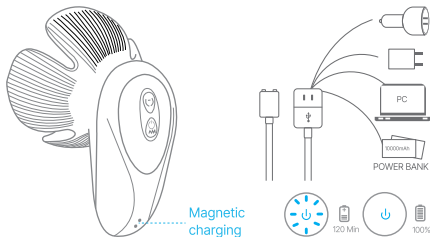

USB CHARGING

*WARNING: Please DO NOT use adaptor with ">5V" output

- Connect the device to USB port to charge .
- Do not use the device while charging.
- Please connect with power adaptor below 5V.
- Do not submerge under water.
- If the product is not charging while plugged in, please wait 10 minutes and try again.

PRODUCT CLEANING

- Clean: Please wash product with toy cleaner or antibacterial soap and water.
- Dry: Pat or wipe dry with clean cloth or towel.
- Store: Keep toy in a cool, dry place.
- Attention: Never clean the toy with abrasive cleaners containing alcohol, gasoline or acetone. Avoid direct sunlight.

SAFETY

- Do not use it at temperature over 167°F/75 °C.
- Stop using the toy if any discomfort occurs.
- Use with a water-based lubricant.
- Do not use if the product is damaged.
- Keep out of reach of children.