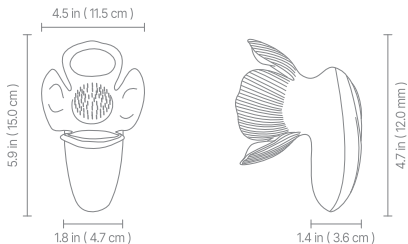

JYBIS

QUICK START GUIDE

SIZE

SPECIFICATION

Product Name:	Petal Passion
Material:	Silicone+ABS
Product Size:	3.74 x 3.8 x 5.12 in
Weights:	0.57 lb
Input:	5V 1A
Special Features:	10 Breast-grabbing modes; 10 Vibrating modes
Recharging:	120 Minutes
Run time:	60 Minutes on the highest setting
Power Source:	USB magnetic charging
Waterproof:	IPX6
Package:	Vibrator x1, Cable x1, User manual x1