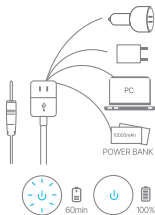

FUNCTION

Long press "  " for 3 seconds to turn on/off the product.
Short press "  " to change the 9 vibrating modes.

USB CHARGING

***WARNING: Please DO NOT use adaptor with ">5V" output**

- **WARNING:** Do NOT use adapters with an output greater than 5V.
- Ensure the device is fully charged before first use.
- Connect the device to a USB port to charge.
- Do not use the device while charging.
- Use a power adaptor with an output of 5V or lower.
- Do not submerge the device in water for extended periods.