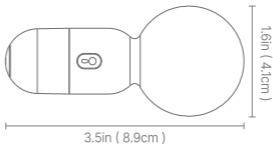

JOYBIS

QUICK START GUIDE

SIZE

SPECIFICATION

Power Source:	USB Magnetic charging	Materials:	Silicone+ABS
Run time:	60 Minutes	Weights:	0.13 lb
Recharging:	50 Minutes	Size:	3.5x1.6x1.6in
Special Features:	9 Vibrating Modes	Waterproof:	IPX6