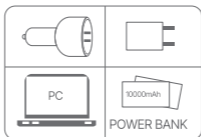

USB CHARGING

- *The indicator light will flash while charging and remain on when fully charged.
- *Please use a 5V charger with the USB port. It takes about 120 minutes to fully charge the battery.
- *Once fully charged, the working time is approximately 60 minutes.