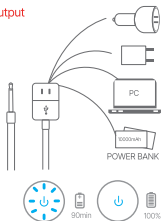

USB CHARGING

*WARNING: Please DO NOT use adaptor with ">5V" output

- Please make sure your toy is fully charged while the first time
- Please insert the cable into the charge hole.

PRODUCT CLEANING

- Clean: Please clean product with warm water or antibacterial soap.
- Wipe: Dry the product with paper towels.
- Save: Keep the product in a cool, dry and clean place.
- Attention: Never clean this product with organic cleaner that contains alcohol, gasoline or acetone. Avoid direct sunshine.

SAFETY

- Do not use it at temperature over 167 °F/75 °C.
- Stop using it when any discomfort occurs.
- It is recommended to use it with water-based lubricant.
- Do not use it if you find the product unsmooth or damaged.
- Keep out of reach of children.