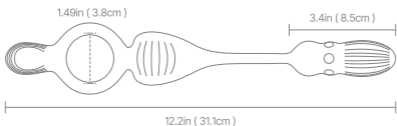

JYBIS

QUICK START GUIDE

SIZE

SPECIFICATION

| | | | |
|-------------------|-------------------|---------------|--------------|
| Material: | Silicone+ABS | Power Source: | Rechargeable |
| Special Features: | 9 Vibrating Modes | Run time: | 45 Minutes |
| Weights: | 0.34 lb | Recharging: | 90 Minutes |
| | | Waterproof: | IPX7 |