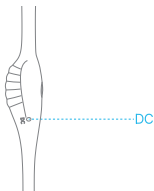

USB CHARGING

*WARNING: Please DO NOT use adaptor with ">5V" output

- Please make sure your toy is fully charged while the first time
- Please insert the cable into the charge hole.

PRODUCT CLEANING

- Clean: Please clean product with warm water or antibacterial soap.
- Wipe: Dry the product with paper towels.
- Save: Keep the product in a cool, dry and clean place.
- Attention: Never clean this product with organic cleaner that contains alcohol, gasoline or acetone. Avoid direct sunshine.

SAFETY

- Do not use it at temperature over 167 °F/75 °C.
- Stop using it when any discomfort occurs.
- It is recommended to use it with water-based lubricant.
- Do not use it if you find the product unsmooth or damaged.
- Keep out of reach of children.