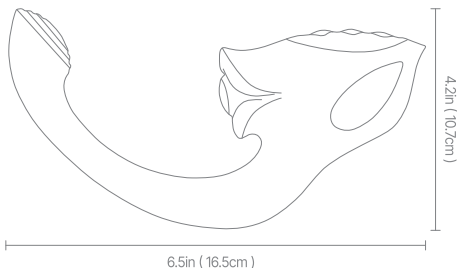

QUICK START GUIDE

SIZE

SPECIFICATIONS

Material: Silicone+ABS
Weights: 0.33lb
Functions: 7 Vibrating Modes
3 Flapping Modes

Charging Time: 120min
Using Time: 60min
Waterproof: IPX6

FUNCTION

Tapping mode

Short press " ~ " to turn on or switch between 3 modes.