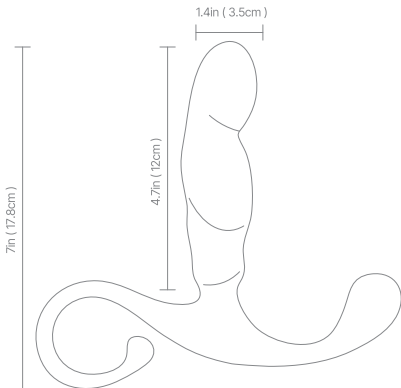

QUICK START GUIDE

SIZE

SPECIFICATION

Material:	Silicone+ABS	Power Source:	Rechargeable
Weights:	0.3 lb	Run time:	60 Minutes
Special Features:	10 Vibrating & Tapping Modes	Recharging:	120 Minutes
	Remote Control	Waterproof:	IPX7