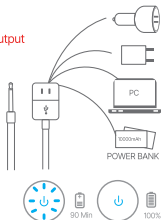

Remote control

Short press "⦿" to change 10 vibrating and tapping modes.

Long press "⦿" for 3s to pause the device.

Short press "⦿" to activate the device.

USB CHARGING

***WARNING: Please DO NOT use adaptor with ">5V" output**