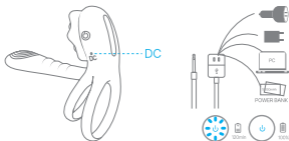

Main Function: 9 Vibrating Patterns

FUNCTION

Long press "⏻" for 1.5 seconds to turn on or off the vibration function.
Short press "⏻" to cycle through the 9 available vibration frequencies.

USB CHARGING

***WARNING: Please DO NOT use adaptor with ">5V" output**

1. In order to prolong the battery life and ensure the charging effect, we recommend that you charge the appliance before the vibration of the appliance is significantly weakened.
2. When the power of the product is used up, the product will directly shut down. At this time, insert the USB plug into the USB socket of the computer or other chargers that output 5v.
3. Put the plug at the other end into the charging port of the product to charge. At this time, the light flashes, and it is fully charged after about 4 hours, and the light is always on.