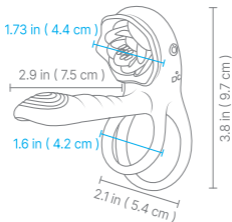

JOYBIS

QUICK START GUIDE

SIZE

PRODUCT PARAMETERS:

Material: ABS+Silicone

Rated Voltage: <3.7V

Battery Capacity: ≤240mah

Noise figure: ≤50dB