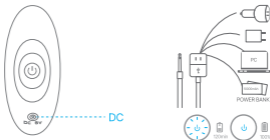

Remote Control

Weights: 0.26lb

Waterproof: IPX6

Material: ABS+Silicone

FUNCTION

Product

Long press "  " for 2s to turn on/off.

Short press "  " to change 10 modes.

Remote Control

Short press "  " to to change 10 modes.

Long press "  " for 2s pause/start the toy.

USB CHARGING

- *WARNING: Please DO NOT use adaptor with ">5V" output
- *Please make sure your toy is fully charged while the first times