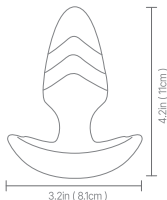

JYBIS

QUICK START GUIDE

SIZE

PRODUCT PARAMETERS:

Charging time: 120 minutes

Using time: 50 minutes

Special Features: 10 Vibrating Modes

10 Rotating Modes

Remote Control

Weights: 0.26lb

Waterproof: IPX6

Material: ABS+Silicone

FUNCTION

Product

Long press "  " for 2s to turn on/off.

Short press "  " to change 10 modes.