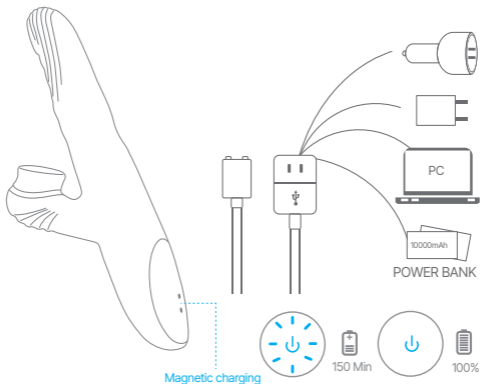

Long press "Ⓜ" for 2 second to start Thrusting, at the same time the bead Rotates 360°.

Short press "Ⓜ" to change 3 modes.

Long press "Ⓜ" to power off.

Long press "Ⓜ" for 2 second to start Tapping.

Short press "Ⓜ" to change 7 modes.

Long press "Ⓜ" to power off.

USB CHARGING

***WARNING: Please DO NOT use adaptor with ">5V" output**

- Connect the device to USB port to charge.
- Do not use the device while charging.
- Please connect with power adaptor below 5V.
- Do not submerge under water.
- If the product is not charging while plugged in, please wait 10 minutes and try again.