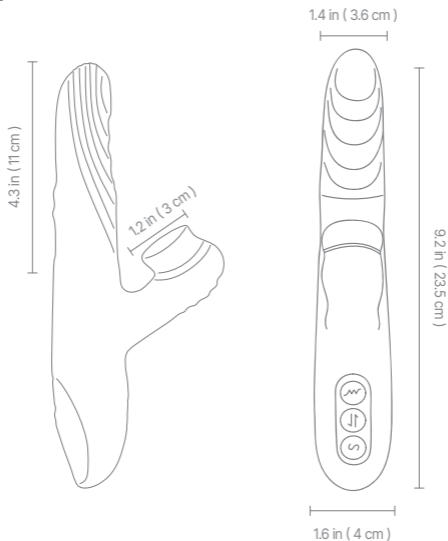

QUICK START GUIDE

SIZE

SPECIFICATIONS

Material: Silicone+ABS+TPE

Noise: ≤ 60 dB

Product Size: 3.54 x 1.57 x 8.86 in

Functions: 3 Thrusting & Rotating Beads Modes;

7 Vibrating Modes;

7 Tapping Modes

Charging Time: 150min

Using Time: >45min

Waterproof: IPX6

FUNCTION

Long press "Ⓜ" for 2 second to start head Vibrating.

Short press "Ⓜ" to change 7 modes.

Long press "Ⓜ" to power off.

Long press "Ⓜ" for 2 second to start Thrusting, at the same time the bead Rotates 360°.

Short press "Ⓜ" to change 3 modes.

Long press "Ⓜ" to power off.

Long press "Ⓜ" for 2 second to start Tapping.

Short press "Ⓜ" to change 7 modes.