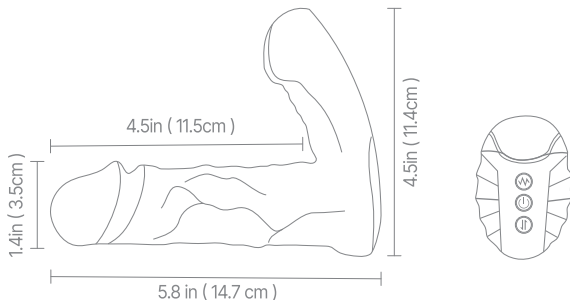

QUICK START GUIDE

SIZE

Specification

Materials: Silicone+ABS

Power: USB Magnetic Charging

Size: 5.87*4.57*1.42in

Function: 10 vibrating modes; 3 thrusting & swelling modes

Packaging includes vibrator, manual, charging cable.