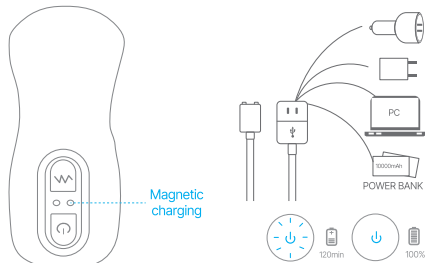

Remote control:

Once the device is in standby mode, short press  to change 10 vibrating modes.

Short press  to change the 3 thrusting and swelling modes.

Long press  to turn off the device.

USB CHARGING

***WARNING: Please DO NOT use adaptor with ">5V" output**