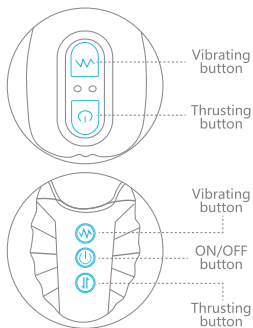

QUICK START GUIDE

SIZE

Specification

Materials: Silicone+ABS

Power: USB Magnetic Charging

Size: 5.87*4.57*1.42in

Function: 10 vibrating modes; 3 thrusting & swelling modes

Packaging includes vibrator, manual, charging cable.

Waterproof rating: IPX6

Charging time: 120 minutes

Usage time: 45 minutes

Rated Current: 500mA

Rated voltage: $\leq 5.0V$

FUNCTION

Product

Long press  for 2 seconds to turn on the device. The LED light will illuminate, indicating the device is in standby mode.

Short press  to change 3 modes: thrusting and swelling.

To turn off the device, long press  for 2 seconds.

Short press  to change 10 vibrating modes.

To turn off the vibration mode, long press  for 2 seconds.

Remote control:

Once the device is in standby mode, short press  to change 10 vibrating modes.

Short press  to change the 3 thrusting and swelling modes.

Long press  to turn off the device.

USB CHARGING

***WARNING: Please DO NOT use adaptor with ">5V" output**