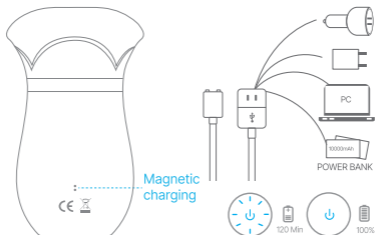

USB CHARGING

*WARNING: Please DO NOT use adaptor with ">5V" output

- Connect the device to USB port to charge .
- Do not use the device while charging.
- Please connect with power adapter below 5V.
- Do not submerge under water.
- If the product is not charging while plugged in, please wait 10 minutes and try again.

PRODUCT CLEANING

- Clean: Please wash product with toy cleaner or antibacterial soap and water.
- Dry: Pat or wipe dry with clean cloth or towel.
- Store: Keep toy in a cool, dry place.
- Attention: Never clean the toy with abrasive cleaners containing alcohol, gasoline or acetone. Avoid direct sunlight.

FAULT INSTRUCTIONS

- When the machine can not be turned on, check whether there is no power, recharge it before use;
- After charging, it cannot be turned on, check whether the charging indicator is normal, and whether the charging cable is damaged;
- If the indicator light is still flashing after 120 minutes of charging, it might be caused by a charging fault due to poor contact. Please try cleaning the charging cable and port, ensuring a secure connection, and restarting the charging process;
- When the program fails, please shut down and restart

SAFETY

- Do not use it at temperature over 167°F/75 °C.
- Stop using the toy if any discomfort occurs.
- Use with a water-based lubricant.
- Do not use if the product is damaged.
- Keep out of reach of children.