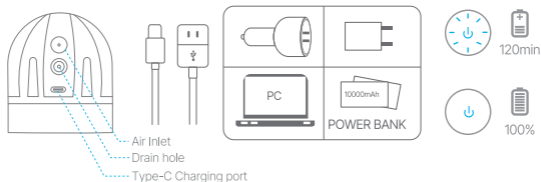

QUICK START GUIDE

SIZE

SPECIFICATIONS

Material: Silicone+ABS+TPR

Weights: 1.5lb

Power Source: USB charging

Functions: 10 Vibrating Modes & 5 Sucking Modes

Charging Time: 120min

Using Time: 60min

Waterproof: IPX6

FUNCTION

Suction button:

Short press "☹️" to activate suction with a total of 5 patterns. Long press "☹️" for 1.5 seconds to turn it off.

Deflate button:

Press "😊" releases air pressure from the vagina.

Vibration button:

Short press "⚡" to start the vibration function with a total of 7 patterns and 3 speeds. Long press "⚡" for 1.5 seconds to turn it off.

USB CHARGING

1. The indicator light will flash while charging and stay on when fully charged.
2. Use a 5V charger with the USB port for charging. It takes approximately 120 minutes to fully charge the battery.
3. Do not power on the device while charging.

PRODUCT CLEANING

1. Hold the bottom of the product in your hand and turn it clockwise until the arrow aligns with "OPEN." Then, split the parts apart for cleaning.
2. The controller part should not be cleaned with water. Remove the soft rubber part for cleaning, align the vaginal opening with the faucet, and rinse it with clean water.
3. Turn on the first suction mode to drain all the water out.
4. Hold the bottom of the product, align the column with the hole in the middle, and ensure the arrow is aligned with "OPEN." Press it firmly and twist counterclockwise until the arrow moves to "CLOSE," locking it in place.
5. Clean the exterior and allow it to dry thoroughly.
6. Store the product in a cool, dry place, away from children.