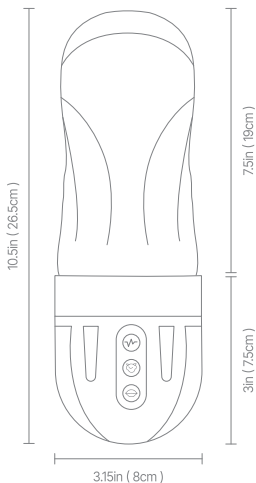

QUICK START GUIDE

SIZE

SPECIFICATIONS

Material: Silicone+ABS+TPR

Weights: 1.5lb

Power Source: USB charging

Functions: 10 Vibrating Modes & 5 Sucking Modes

Charging Time: 120min