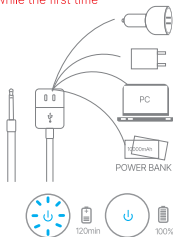

FUNCTION

Vibrator button

After powering on, short press "⏻" once to activate the vibration function. There are 10 vibration modes in total.

Spin button

After powering on, short press "🔄" to activate the rotation function. There are 5 rotation modes in total.

On/Off

Long press "⏻" for 2 seconds to turn the device on or off.

Note: When there is a foreign object in the junction area, please take it out to avoid affecting the rotating function of the product.

USB CHARGING

***WARNING: Please DO NOT use adaptor with ">5V" output**

***Please make sure your toy is fully charged while the first time**

Please insert the cable into the charge hole.

DC

PRODUCT CLEANING

When disassembling the product for cleaning, please hold both the sleeve and the handle, then pull out the sleeve, which is the upper part of the product. (To avoid damaging the product, do not just pull on the sleeve alone.)