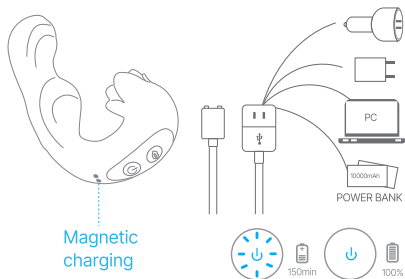

JOYBIS

QUICK START GUIDE

SIZE

SPECIFICATION

Weights:	0.46 lb	Material:	Silicone+ABS
Mode:	7 Rotating & Vibrating Modes; 7 Tongue-like Licking Modes	Input:	<5V 1A
Using time:	80 mins	Noise:	Less than 60db
		Charging Time:	150 mins

FUNCTION

Long press "  " for 2 seconds to turn on/off the product.
After powering on, short press "  " to change the rotating and vibrating modes.
Short press "  " to change the licking modes.
Long press "  " for 2 seconds to pause the licking modes.
Within 10 seconds after turning off the product, short press "  " each time to reset the wand's angle for better storage.

USB CHARGING

*WARNING: Please DO NOT use adaptor with ">5V" output

- Connect the device to USB port to charge .
- Do not use the device while charging.
- Please connect with power adapter below 5V.
- Do not submerge under water.
- If the product is not charging while plugged in, please wait 10 minutes and try again.