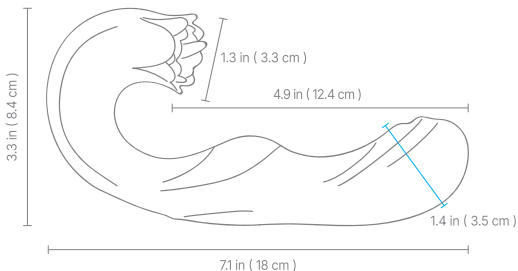

JOYBIS

QUICK START GUIDE

SIZE

SPECIFICATION

Weights:	0.46 lb	Material:	Silicone+ABS
Mode:	7 Rotating & Vibrating Modes; 7 Tongue-like Licking Modes	Input:	<5V 1A
Using time:	80 mins	Noise:	Less than 60db
		Charging Time:	150 mins