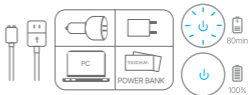

FUNCTION

After charging, long press "⏻" for 1.5 seconds to turn on the product. The device will enter the first gear mode, and the indicator light will remain on.

Once the product is on, short press "⏻" to switch between modes. There are 8 tongue-like licking & vibrating modes and 3 suction intensities.

After use, long press "⏻" for 1.5 seconds to turn off the device.

USB MAGNETIC CHARGING

***WARNING: Please DO NOT use adaptor with ">5V" output**

Magnetic
Charging

- Use the attached USB cable to connect to the device's charging port.
Insert the charging end of the cable into the charging position of the device.
- The indicator light will flash during charging and will remain solid when fully charged.
- Charge the product before first use.
- The product uses DC charging. Please use a charger with matching parameters.
- Using a charger with mismatched parameters may affect battery life or damage the product.
- The product has a built-in current protection feature, which automatically puts it into protection mode while charging, making the product temporarily unusable.
- Once fully charged, the product will automatically return to its normal use state.