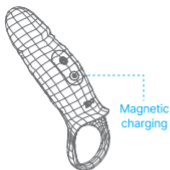

QUICK START GUIDE

SIZE

PRODUCT PARAMETERS:

Material: ABS+Silicone

Product modes: 3 Speeds + 7 Frequencies

Charging time: 45 minutes

Using time: 40 minutes

Weights: 0.2lb

Working noise: ≤ 50 dB

Size: 7.1*1.9*1.7in

FUNCTION

Long press "  " to turn on the product. The LED light will illuminate, indicating that the item is in standby mode.

Short press "  " to switch among 10 vibrating modes.

Long press "  " again to turn off the product. The LED light is off.

USB CHARGING

*WARNING: Please DO NOT use adaptor with ">5V" output

*Please make sure your toy is fully charged the first time

PRODUCT CLEANING