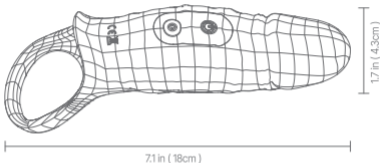

QUICK START GUIDE

SIZE

PRODUCT PARAMETERS:

Material: ABS+Silicone

Product modes: 3 Speeds + 7 Frequencies

Charging time: 45 minutes

Using time: 40 minutes

Weights: 0.2lb

Working noise: ≤ 50 dB

Size: 7.1*1.9*1.7in

FUNCTION

Long press "  " to turn on the product. The LED light will illuminate, indicating that the item is in standby mode.

Short press "  " to switch among 10 vibrating modes.