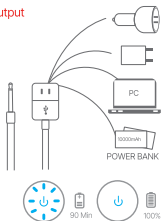

USB CHARGING

*WARNING: Please DO NOT use adaptor with ">5V" output

- Please make sure your toy is fully charged while the first time
- Please insert the cable into the charge hole.

PRODUCT CLEANING

- Clean: Please clean product with warm water or antibacterial soap.
- Wipe: Dry the product with paper towels.
- Save: Keep the product in a cool, dry and clean place.
- Attention: Never clean this product with organic cleaner that contains alcohol, gasoline or acetone. Avoid direct sunshine.

SAFETY

- Do not use it at temperature over 167 °F/75 °C.
- Stop using it when any discomfort occurs.
- It is recommended to use it with water-based lubricant.
- Do not use it if you find the product unsmooth or damaged.
- Keep out of reach of children.