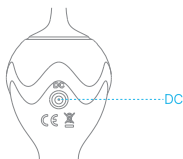

USB CHARGING

*WARNING: Please DO NOT use adaptor with ">5V" output

- Please make sure your toy is fully charged while the first time
- Please insert the cable into the charge hole.

PRODUCT CLEANING

- Clean: Please clean product with warm water or antibacterial soap.
- Wipe: Dry the product with paper towels.
- Save: Keep the product in a cool, dry and clean place.
- Attention: Never clean this product with organic cleaner that contains alcohol, gasoline or acetone. Avoid direct sunshine.

SAFETY

- Do not use it at temperature over 167 °F/75 °C.
- Stop using it when any discomfort occurs.
- It is recommended to use it with water-based lubricant.
- Do not use it if you find the product unsmooth or damaged.
- Keep out of reach of children.