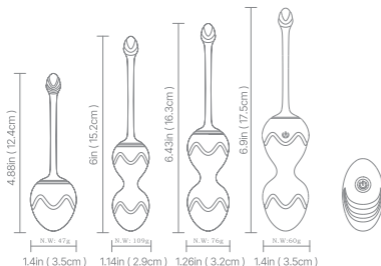

JYBIS

QUICK START GUIDE

SIZE

SPECIFICATION

Material:	Silicone+ABS	Power Source:	Rechargeable
Special Features:	10 Vibrating Modes Remote Control	Run time:	80 Minutes
Weights:	Level 1: 0.1 lb Level 2: 0.24 lb Level 3: 0.17 lb Level 4(Vibration): 0.13 lb	Recharging:	90 Minutes
		Waterproof:	IPX6

FUNCTION

The remote control needs the product to be powered on before it works.

Product

Long press "  " for 2s to turn on/off the toy.
Short press "  " to change 10 vibrating modes.

Remote control

Short press "  " to change 10 vibrating modes.
Long press "  " for 2s to stop vibrating.