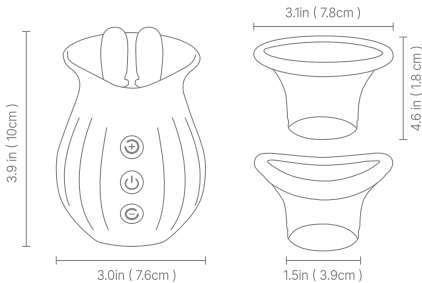

JOYBIS

QUICK START GUIDE

SIZE

SPECIFICATION

Materials:	Silicone+ABS	Run time:	55 Minutes
Power Source:	Rechargeable	Recharging:	120 Minutes
Weights:	0.71 lb	Waterproof:	Life waterproof
Special Features:	10 Tongue-licking & vibrating modes 2 Sucking modes		