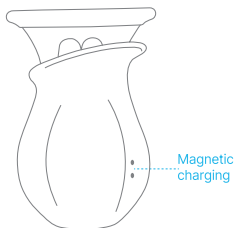

Manual Suction Mode / Release Air

1. In standby mode, long press " " to activate manual suction mode. Release " " to stop it.
2. If the inspiratory force is not strong enough in automatic suction mode, long press " " for the most powerful suction. Release " " to stop.
3. Short press " " to release the air when in automatic suction mode state.

After using, long press " " again to turn off the product.

USB CHARGING

*WARNING: Please DO NOT use adaptor with ">5V" output

*Please make sure your toy is fully charged the first time