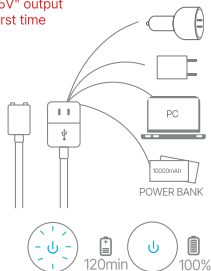

Manual Suction Mode / Release Air

1. In standby mode, long press " " to activate manual suction mode. Release " " to stop it.
2. If the inspiratory force is not strong enough in automatic suction mode, long press " " for the most powerful suction. Release " " to stop.
3. Short press " " to release the air when in automatic suction mode state.

After using, long press " " again to turn off the product.

USB CHARGING

*WARNING: Please DO NOT use adaptor with ">5V" output

*Please make sure your toy is fully charged the first time