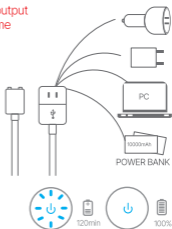

Heat button: short press "🔥" to activate heating function.

USB CHARGING

***WARNING: Please DO NOT use adaptor with ">5V" output**

***Please make sure your toy is fully charged the first time**

Magnetic
charging