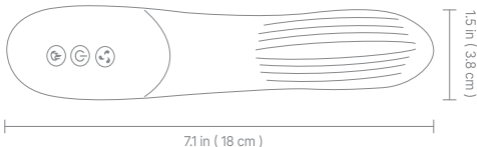

JOYBIS

QUICK START GUIDE

SIZE

PRODUCT PARAMETERS:

Material: Silicone+ABS

Run time: 60 minutes

Product Weight: 0.35lb

Recharging: 120 minutes