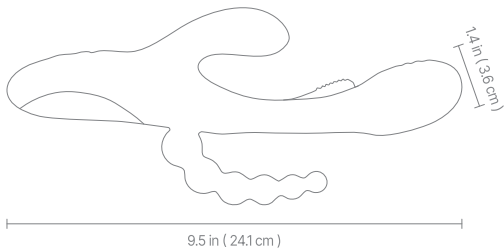

JOYBIS

QUICK START GUIDE

SIZE

SPECIFICATIONS

Material: Silicone+ABS+ TPE
Weights: 0.66lb
Functions: 7 G-spot Vibration Modes
7 Tapping Modes
7 Clit Vibration Modes

Charging Time: 120min
Using Time: 60min
Waterproof: IPX6