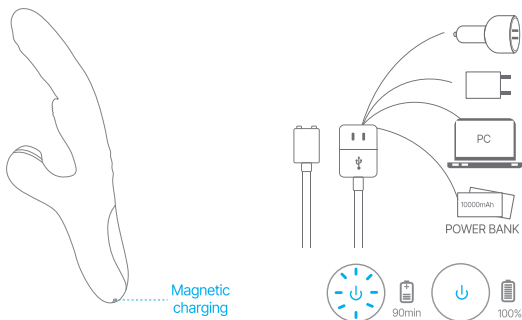

USB MAGNETIC CHARGING

*WARNING: Please DO NOT use adaptor with ">5V" output

*Please make sure your toy is fully charged the first time

PRODUCT CLEANING

- Disinfect the product before use: Clean with warm water and antibacterial soap, and wipe with a towel or soft cloth.
- Do not use massage oil, hand cream, detergent, petrol, or acetone as lubricants. Clean the product immediately after use to prevent secretion and lubricant residue from breeding bacteria if left uncleaned for too long.
- Wash with warm water and soap. It is recommended to use a detergent specifically designed for adult toys, a disinfectant, or 70% alcohol. (Note: Prolonged use of alcohol is not recommended as it may corrode the appearance of the product, shortening its lifespan.)

SAFETY

- This product is for personal use only. Please do not share it with others to ensure your health and hygiene.
- To meet the diverse needs of different users, this product is designed with various vibration frequencies. If you experience discomfort or an allergic reaction, please stop using it immediately.
- Caution should be exercised when using the product for anal stimulation to avoid injury in case it falls inside. It is recommended to use lubricant for a better experience.
- If the product's surface is not smooth or has sharp edges, please stop using it.
- Keep the product away from children and pets. If any part of the product is swallowed by children or pets, please seek medical assistance immediately.