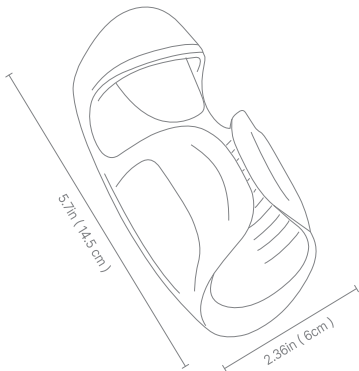

JOYBIS

QUICK START GUIDE

SIZE

SPECIFICATION

Materials: Silicone+ABS
Power Source: Rechargeable
Weights: 0.72 lb
Special Features: 10 Vibrating & Pulsing Modes
10 Tongue Licking Modes

Run time: 60 Minutes
Recharging: 150 Minutes
Waterproof: IPX6