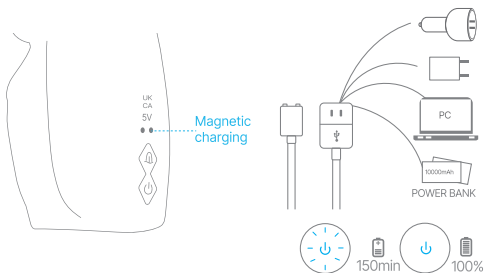

USB CHARGING

*WARNING: Please do NOT use an adapter with an output greater than 5V.

*Please make sure your toy is fully charged the first time

PRODUCT CLEANING

- Clean: Please wash product with toy cleaner or antibacterial soap and water.
- Dry: Pat or wipe dry with clean cloth or towel.
- Store: Keep toy in a cool, dry place.
- Attention: Never clean the toy with abrasive cleaners containing alcohol, gasoline or acetone. Avoid direct sunlight.

SAFETY

- Do not use it at temperature over 167°F/75 °C.
- Stop using the toy if any discomfort occurs.
- Use with a water-based lubricant.
- Do not use if the product is damaged.
- Keep out of reach of children.