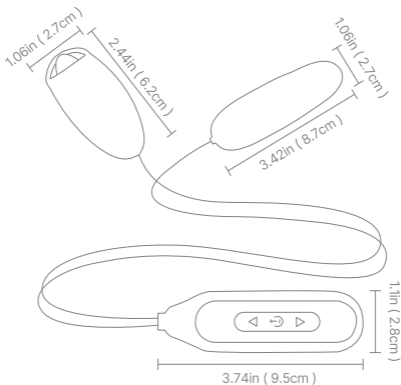

JYBIS

QUICK START GUIDE

SIZE

SPECIFICATIONS

Material: Silicone+ABS
Weights: 0.35lb
Functions: 9 Vibrating Pulsing Modes
9 Vibrating Licking Modes
3 Remote Control Modes

Charging Time: 90min
Using Time: 25min
Waterproof: IPX7

FUNCTION

Hold on 3s

- ON/OFF
Hold on "🔌" for 3 seconds

- Press the "▲" button again after starting the machine Switch 9 shock modes of egg skipping

- Press the "▼" button to switch 9 kinds of tongue licking modes.