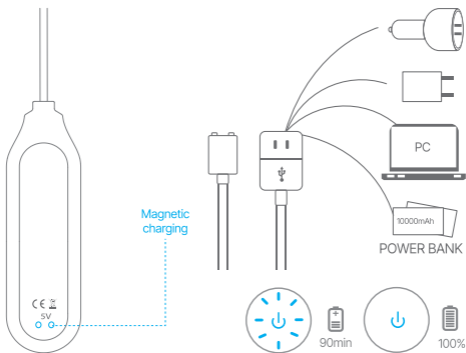

USB CHARGING

*WARNING: Please DO NOT use adaptor with ">5V" output.

*Make sure to fully charge the toy before the first use.

- Connect the device to USB port to charge .
- Do not use the device while charging.
- Please connect with power adapter below 5V.
- Do not keep the device in water for a long time.
- If the product fails to charge when powered on, please wait for 10 minutes and then check.

PRODUCT CLEANING

- Clean: Please clean product with warm water or antibacterial soap.
- Wipe: Dry the product with paper towels.
- Save: Keep the product in a cool, dry and clean place.
- Attention: Never clean this product with organic cleaner that contains alcohol, gasoline or acetone. Avoid direct sunshine.

SAFETY

- Do not use it at temperature over 167 °F/75 °C.
- Stop using it when any discomfort occurs.
- It is recommended to use it with water-based lubricant.
- Do not use it if you find the product unsmooth or damaged.
- Keep out of reach of children.