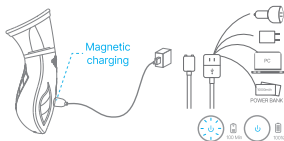

USB CHARGING

*WARNING: Please DO NOT use adaptor with ">5V" output

- Make sure to fully charge the toy before the first use.
- The indicator light blinks while charging and stays on when fully charged.

PRODUCT CLEANING

- Clean: Wash the product with warm water and antibacterial soap.
- Wipe: Dry the product with paper towels.
- Store: Keep the product in a cool, dry, and clean place.
- Attention: Do not clean with organic cleaners containing alcohol, gasoline, or acetone. Avoid direct sunlight.

SAFETY

- Do not use it at temperatures exceeding 167°F (75°C).
- Stop using if any discomfort occurs.
- Water-based lubricant is recommended.
- Do not use if the product is damaged or feels unsmooth.
- Keep out of reach of children.